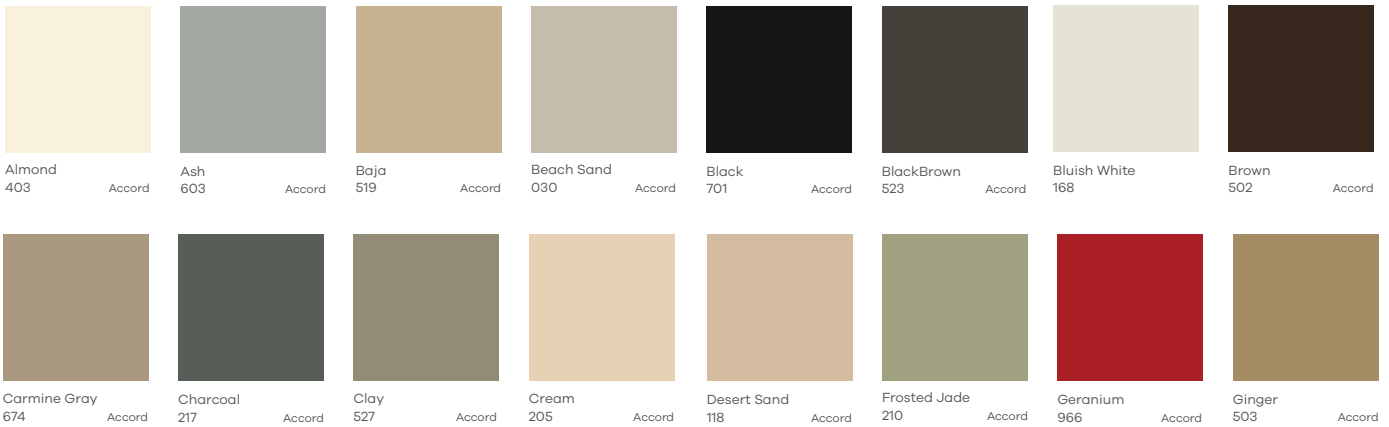

...Co-extruded Thermoplastic
Rubber, Type TP
...3", 3 1/4", 4", 4 1/4", 4 1/2",
5 1/4", 6" (style dependent)
...1/4", 3/16", 5/16", 3/8"
(profile dependent)
...Matte

Profile.....Smooth
Sustainability .....FloorScore, mindful MATERIALS
Warranty.....Limited 5-Year Commercial